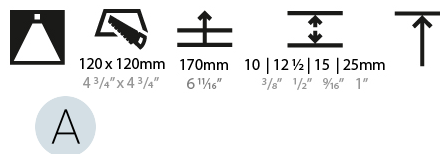

PHYSICAL

Shape: Square
Length (mm): 106
Length (in): 4 3/16
Width (mm): 106
Width (in): 4 3/16
Height (mm): 150
Height (in): 5 7/8
Ceiling Thickness (mm): 10 / 12.5 / 15 / 25
Ceiling Thickness (in): 3/8 or 1/2 or 9/16 or 1
Min. Recessing Depth (mm): 170
Min. Recessing Depth (in): 6 11/16
Light Distribution: Downlight
Weight (kg): 0.769
Weight (lbs): 1.69
Fixture Finish: SSR / BKV / CWI / CRY / HAB / LAG / UFT / ITA / RUA / RUR / MIC / FTG / MYG / TWT / LOD / PUS / FRO / FUP / KIA / POP / BLS / SPG / MEY / GOH / GUM / CHC / COM / ABZ / JAG / OBR / MOS / ROR
Fixture Material: Aluminum Die Cast
Cut-out Measurements: 120mm / 4 3/4" x 120mm / 4 3/4"
Upon Request: Unique Ceiling Thickness

ELECTRICAL

Lamp Type: LED (Zhaga Standard)
Input Wattage (W): 16.5
Total Output Wattage (W): 14.7
Dimming: Dali Dimming
Driver Included: No
Driver Location: Recessed Housing
Driver Type: Constant Current - 120Vac
Driver Class: Class 2
Housing: See Components
Input Voltage (V): 120
Constant Current (MA): 350

LED

Number of LEDs: 1
Max. Delivered Lumen (lm): 770
Nominal Lumen (lm): 1140
CRI: >90 CRI
Lamp Life (hrs): 50000
Upon Request: RGB-W Tunable White Special Color Temperature Special LED

OPTICAL

Reflector*: 20 / 40 / 60
Upon Request: Special Beam Angles

RATINGS AND CERTIFICATIONS

Certified By: Certified for North American Standards

IP rating: IP20
Zaneen Company Inc. © 2024, T 1800-388-3382, F 416-247-9319, www.zaneen.com