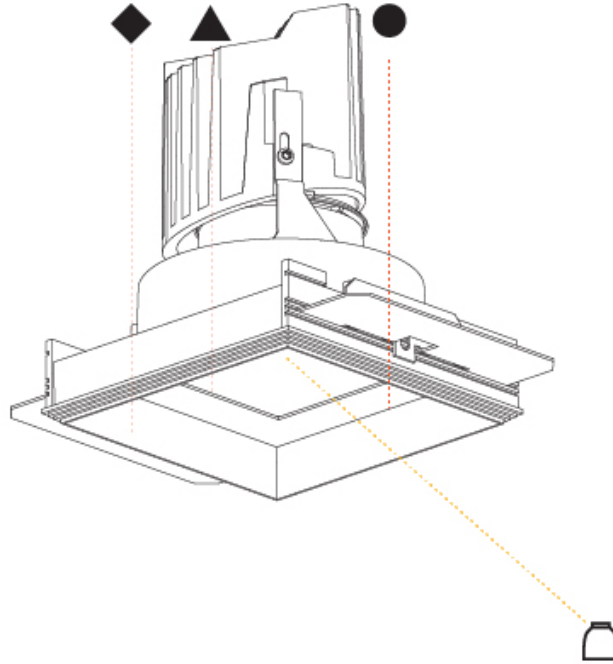

BIONIQ SQUARE DEEP COMFORT TRIMLESS

A35533-

PROJECT

TYPE

SPECIFIER

QUANTITY

DATE

A