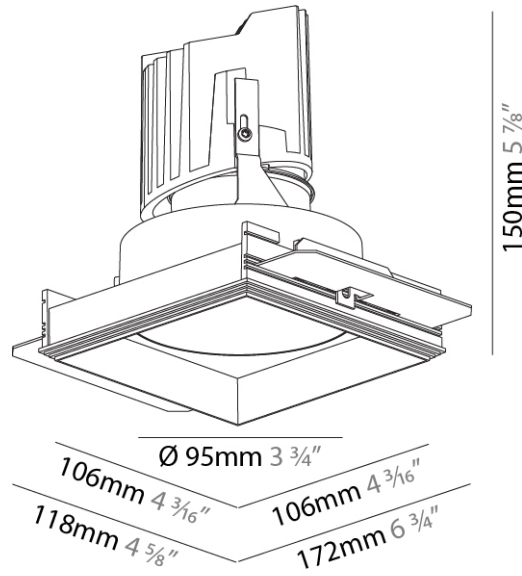

ELECTRICAL

Lamp Type: LED (Zhaga Standard)
Input Wattage (W): 15.5
Total Output Wattage (W): 14.5
Dimming: Tri-Mode (Non-Dimming and Phase Dimming (120Vac only) and 0-10V Dimming)
Driver Included: No
Driver Location: Recessed Housing
Driver Type: Constant Current - Universal
Driver Class: Class 2
Housing: See components
Input Voltage (V): 120 - 277
Constant Current (MA): 500

LED

Number of LEDs: 1
Color Temperature (°K): 2700 / 3000 / 3500 / 4000
Max. Delivered Lumen (lm): 940 / 980 / 1029 / 1050
Nominal Lumen (lm): 1386 / 1438 / 1511 / 1542
CRI: >90 CRI
Efficiency (%): 87.9 / 88.4 / 87.9
Lamp Life (hrs): 50000
Upon Request: RGB-W Tunable White Special Color Temperature Special LED

OPTICAL

Reflector*: 20 / 40 / 60
Upon Request: Special Beam Angles

RATINGS AND CERTIFICATIONS

© 2024 Zaneen Lighting, Inc. 1-800-338-3382, F 416-247-9319, www.zaneen.com

Available for international specifications by adding "INT" at the end of the existing Model #. For assistance on 'custom' specifications, contact zteam@zaneen.com. In a constant effort to supply the best product, we reserve the right to change specifications or materials without notice. The most recent specification sheets are found at zaneen.com
IP rating: IP20